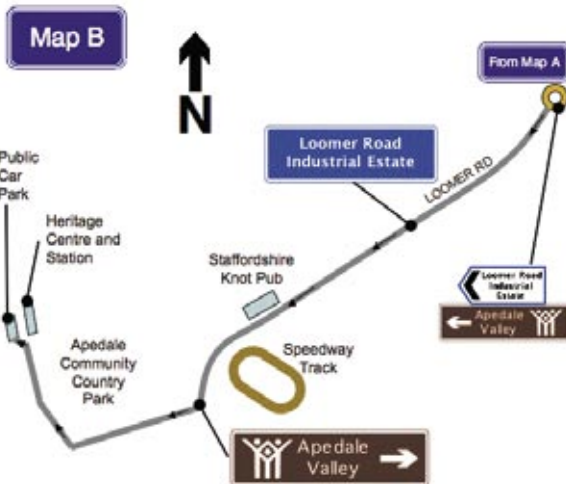

↔ **Moseley Railway Trust** ↔

Remembrance Sunday

- Sales Stands
- Educational Displays
- Demonstration Military Trains

Open afternoon & running session

9th November 2008

10:30 – 17:00

Supporting the
Royal British Legion

Follow brown tourist signs to **APEDALE** Valley, from the A34 near **Chesterton**, north of **Newcastle-under-Lyme**, Staffordshire.
Sat-Nav Postcode: ST5 7QB

Full details & directions on our website:
www.mrt.org.uk