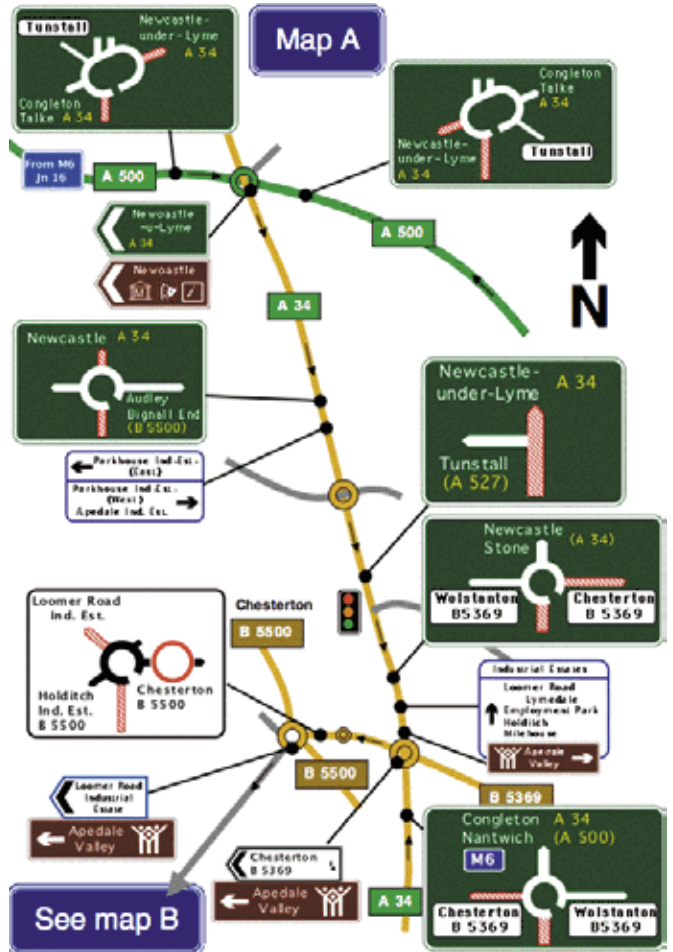

↔ **Moseley Railway Trust** ↔

Remembrance Sunday

- Sales Stands
- Educational Displays
- Demonstration Military Trains

Open afternoon & running session

9th November 2008

10:30 – 17:00

Supporting the
Royal British Legion

Follow brown tourist signs to **APEDALE** Valley, from the A34 near **Chesterton**, north of **Newcastle-under-Lyme**, Staffordshire.
Sat-Nav Postcode: ST5 7QB

Full details & directions on our website:
www.mrt.org.uk